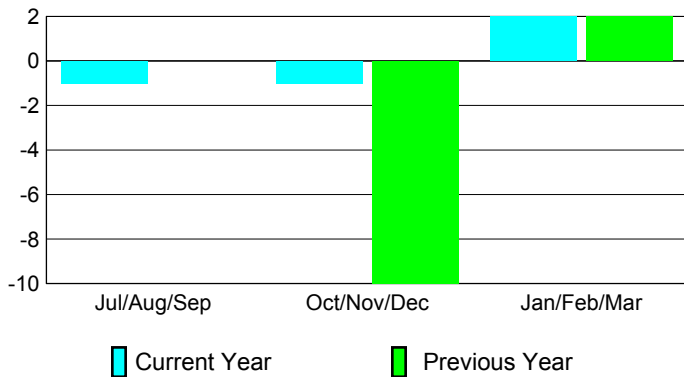

Comparison of Club Gain/Loss

Current Year Compared to the Previous Year