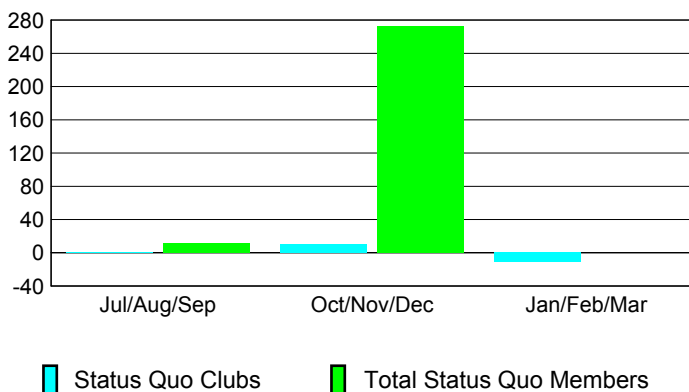

### Clubs 2007-2008

Month	New Club Goal	Actual New Clubs	Actual Dropped Clubs	Gain/Loss of Clubs	Gain/Loss of Clubs
Jul/Aug/Sep	2	0	-1	-1	0
Oct/Nov/Dec	2	0	-1	-1	-10
Jan/Feb/Mar	3	0	2	2	2
<b>Totals</b>	<b>7</b>	<b>0</b>	<b>0</b>	<b>0</b>	<b>-8</b>

### Club Results 2008-2009

Goal, New, Dropped, Gain/Loss

### Comparison of Club Gain/Loss

Current Year Compared to the Previous Year

### YTD Status Quo Clubs 2008-2009

Status Quo Clubs Compared to Status Quo Members