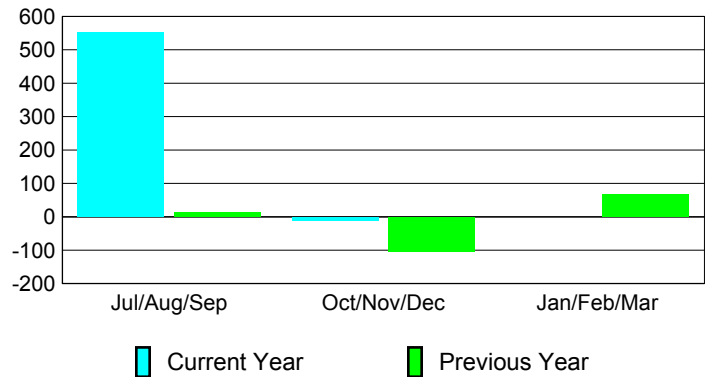

Comparison of Membership Gain/Loss

Current Year Compared to the Previous Year