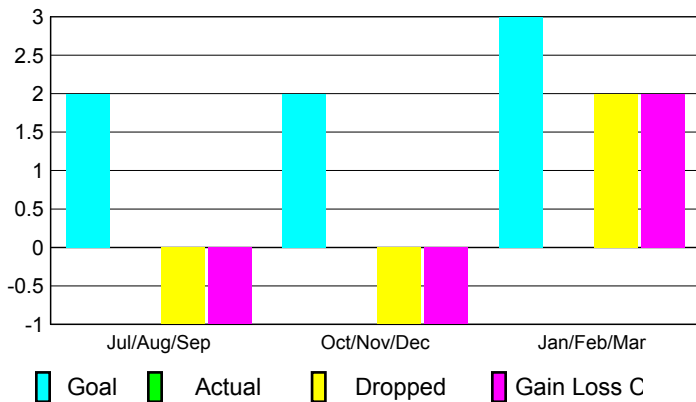

2008-2009 GMT Quarterly Report for District (or Undistricted) District 315A1

GMT: **SANGEETA JATIA**

Location: **REP OF BANGLADESH**

GMT CA: **6**

CLUBS

Club Results 2008-2009

Clubs 2007-2008

Month	New Club Goal	Actual New Clubs	Actual Dropped Clubs	Gain/Loss of Clubs	Gain/Loss of Clubs
Jul/Aug/Sep	2	0	-1	-1	0
Oct/Nov/Dec	2	0	-1	-1	-10
Jan/Feb/Mar	3	0	2	2	2
Totals	7	0	0	0	-8

Club Results 2008-2009

Goal, New, Dropped, Gain/Loss